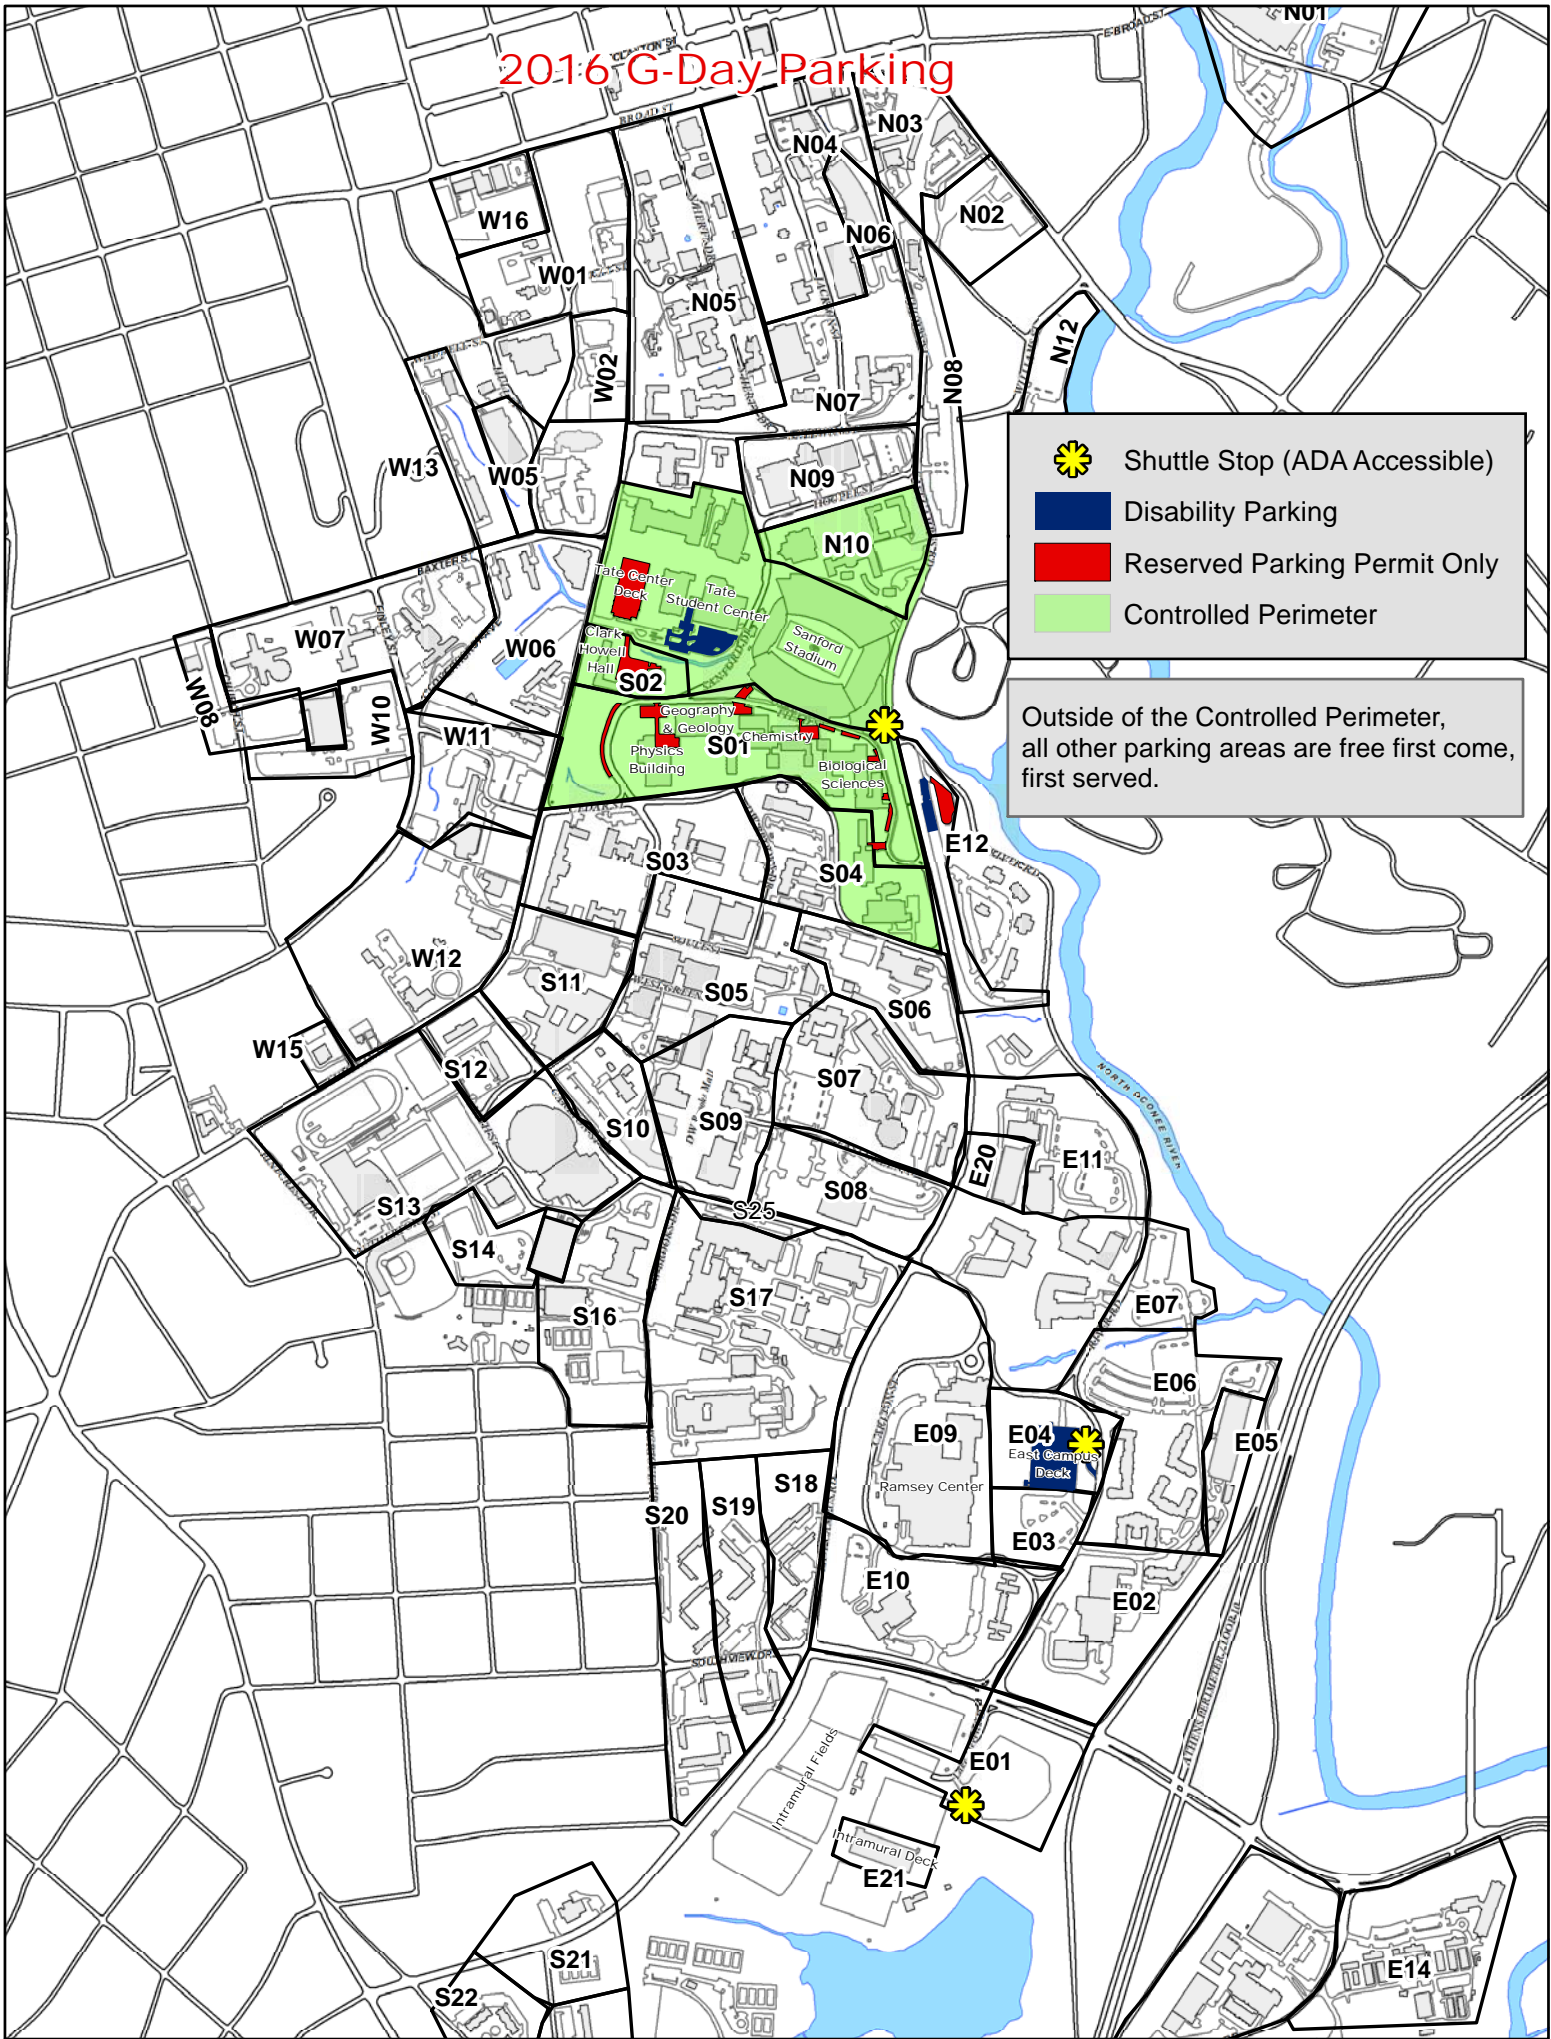

2016 G-Day Parking

-  Shuttle Stop (ADA Accessible)
-  Disability Parking
-  Reserved Parking Permit Only
-  Controlled Perimeter

Outside of the Controlled Perimeter, all other parking areas are free first come, first served.